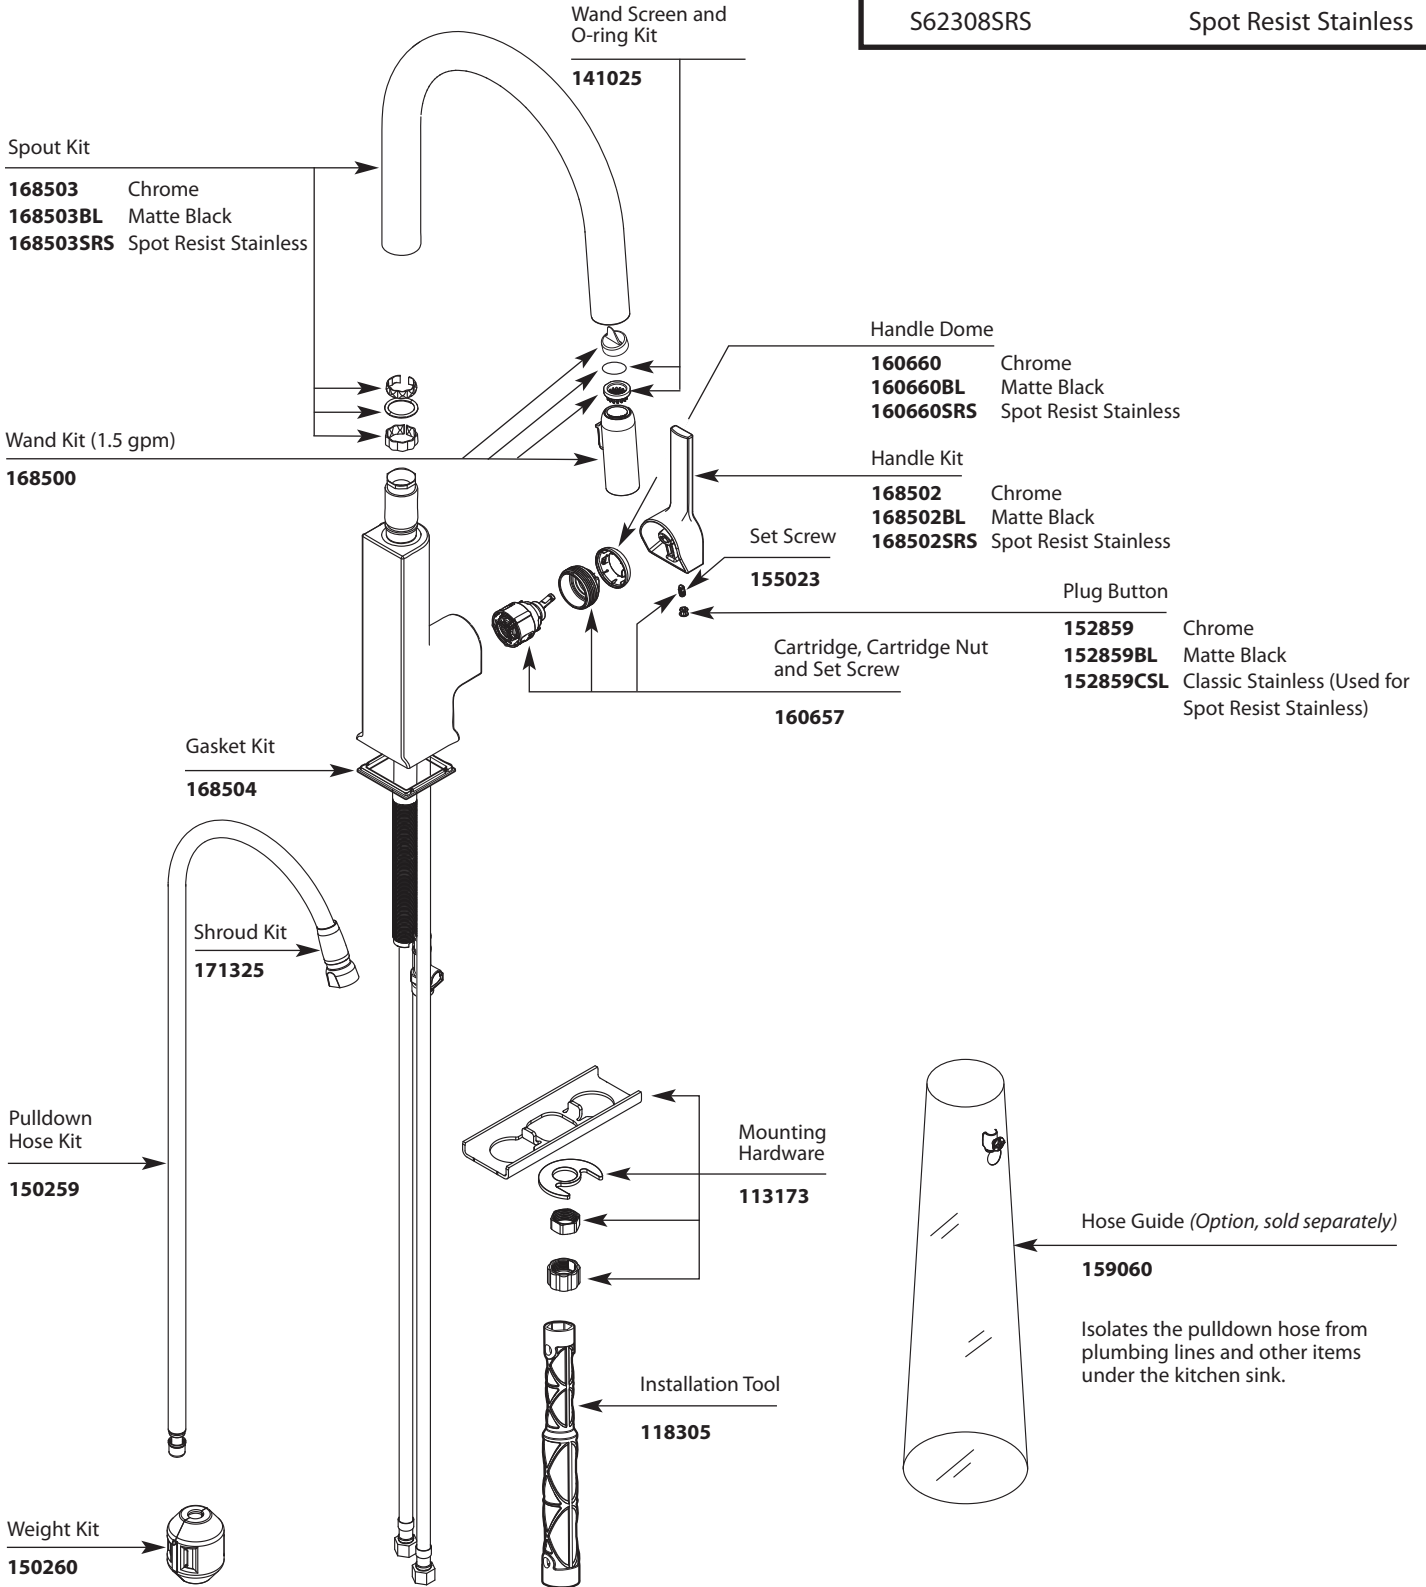

Buy it for looks. Buy it for life.®

■ Order by Part Number

*There is more than 1 version of this model.
Page down to identify the version you have.*

Illustrated Parts

STō	
Single-Handle Pulldown Prep/Bar Faucet	
MODELS	FINISH
S62308	Chrome
S62308BL	Matte Black
S62308SRS	Spot Resist Stainless

Buy it for looks. Buy it for life.®

Illustrated Parts

■ Order by Part Number

STō	
Single-Handle Pulldown Prep/Bar Faucet	
MODELS	FINISH
S62308	Chrome
S62308BL	Matte Black
S62308SRS	Spot Resist Stainless